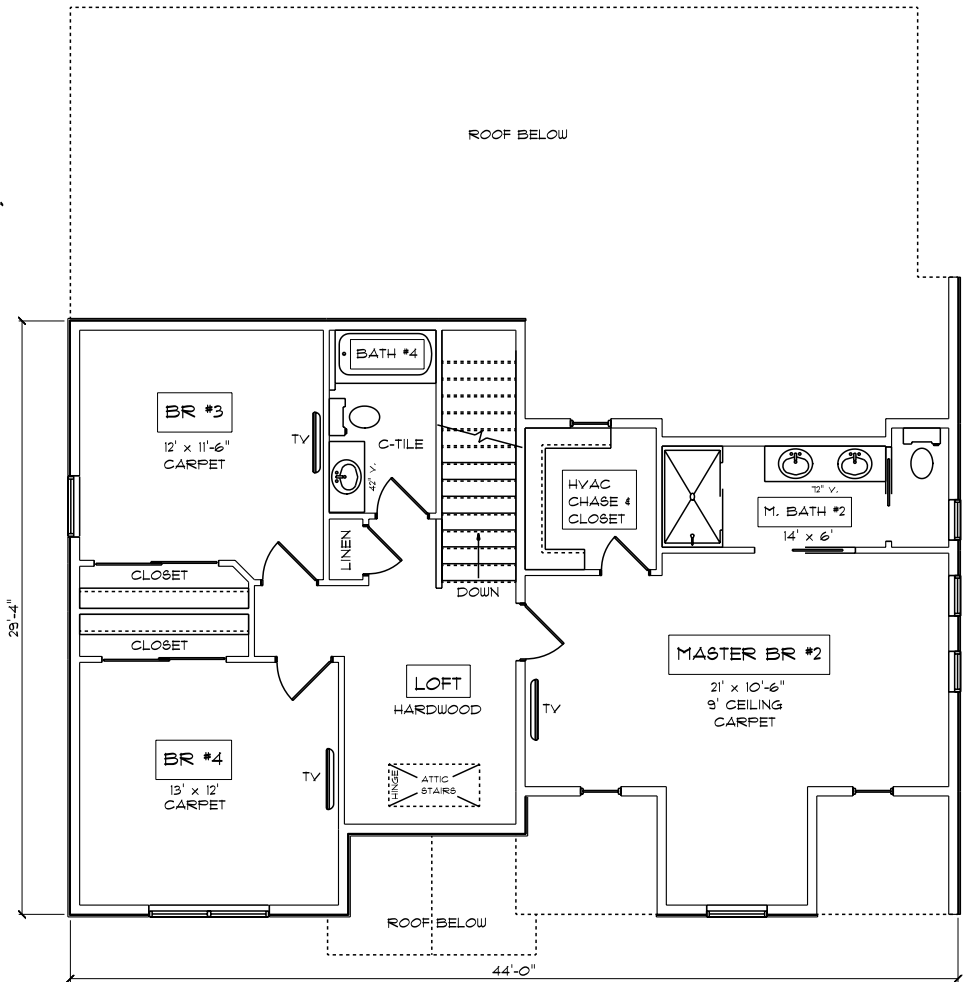

GAWVENTURE

G R O U P , L L C

BRADFORD

2,488 SQFT.

FIRST FLOOR PLAN

9' CEILINGS, 1,465 SQFT.

SECOND FLOOR PLAN

8' CEILINGS, 1,024 SQFT.

BRADFORD