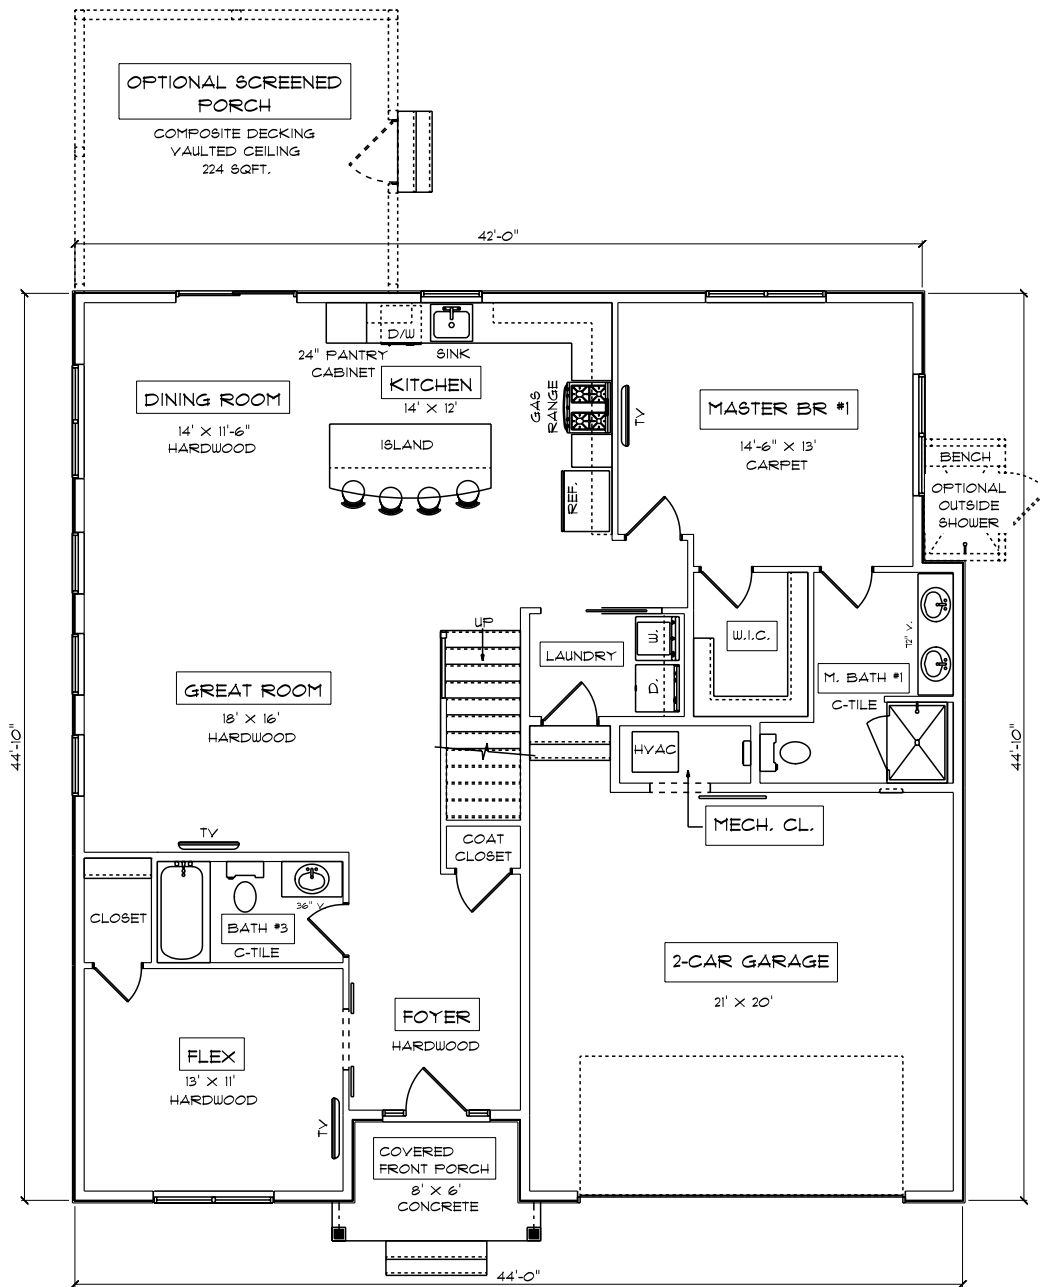

GAWVENTURE

G R O U P , L L C

BRADFORD

2,488 SQFT.

FIRST FLOOR PLAN

9' CEILINGS, 1,465 SQFT.

SECOND FLOOR PLAN

8' CEILINGS, 1,024 SQFT.

BRADFORD