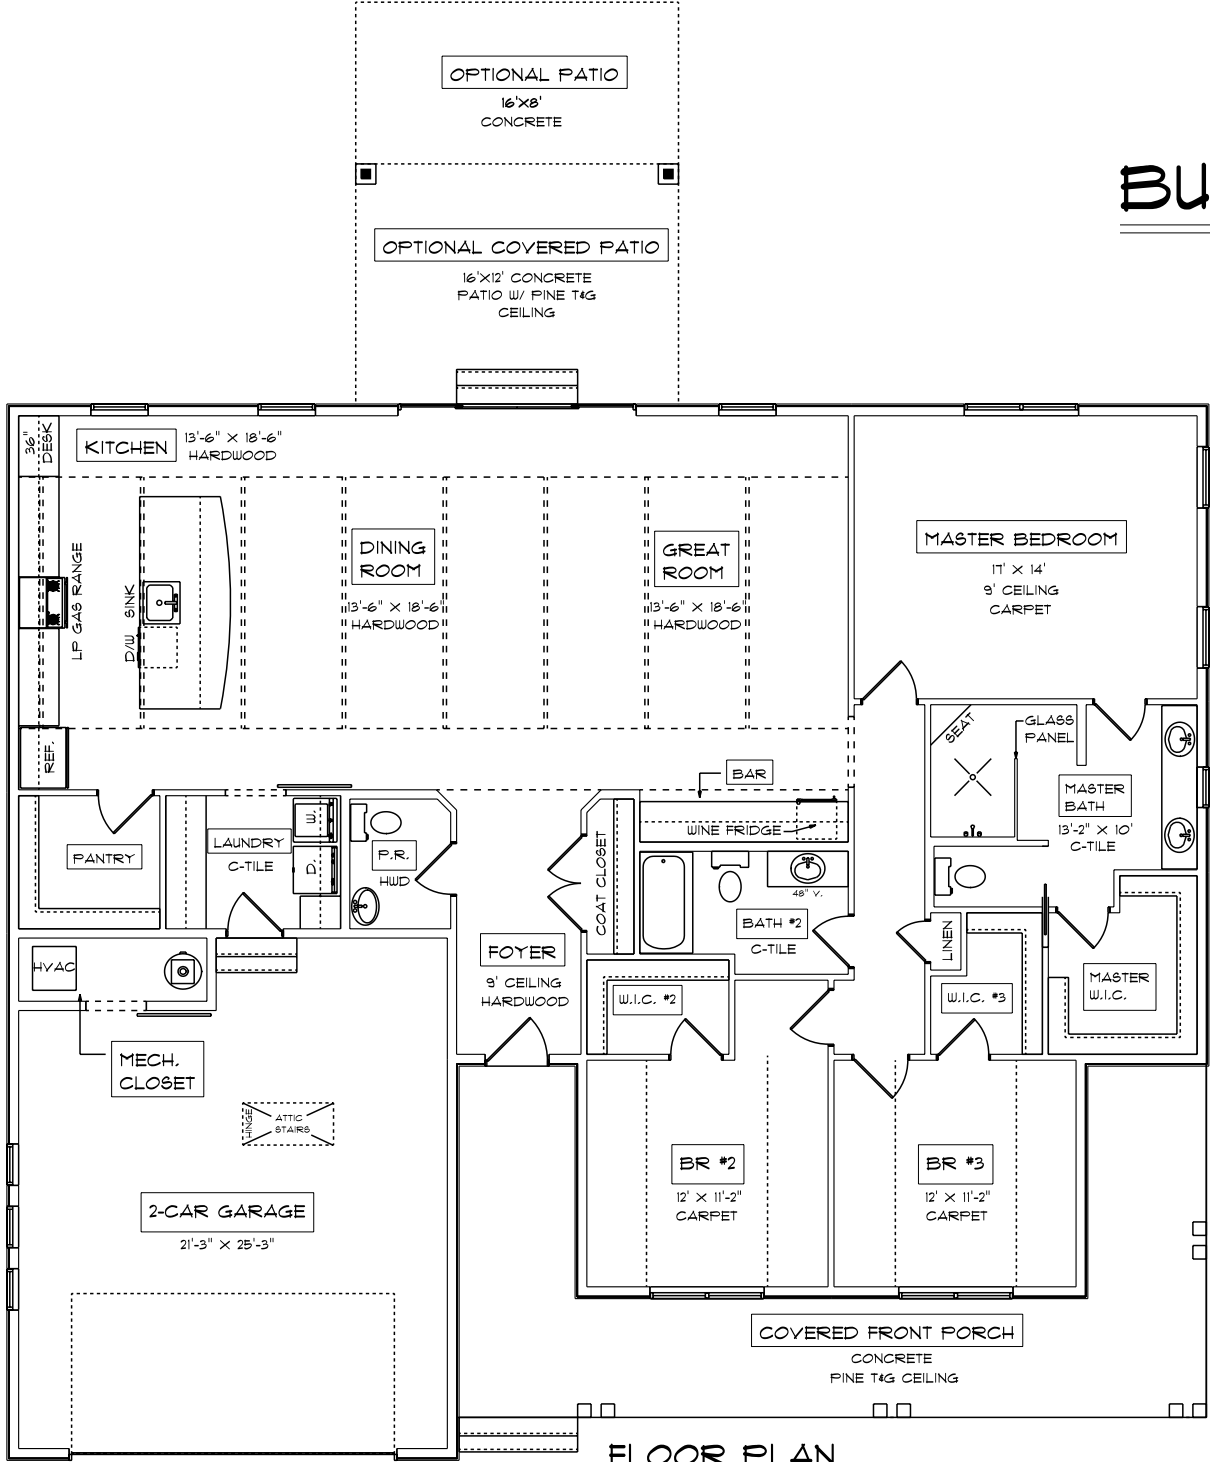

# BUCKINGHAM

2,083 SQFT.

## FLOOR PLAN

2,083 SQFT.