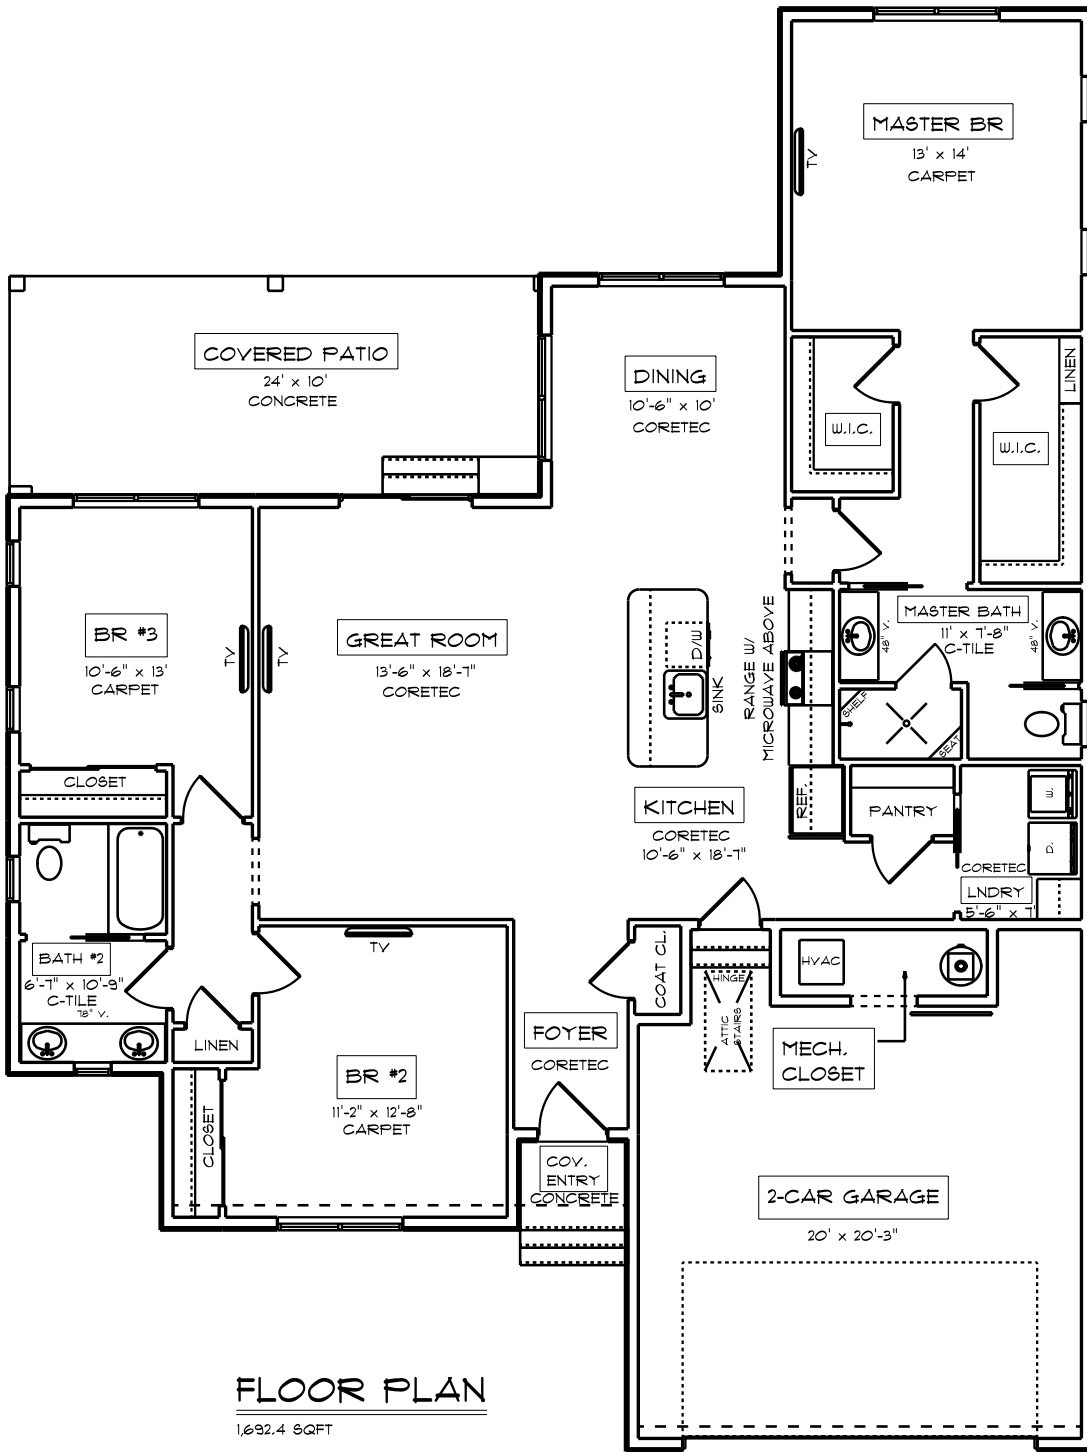

# BREEZEWOOD

1,692 SQFT.

# BREEZEWOOD

## FLOOR PLAN

1,692.4 SQFT