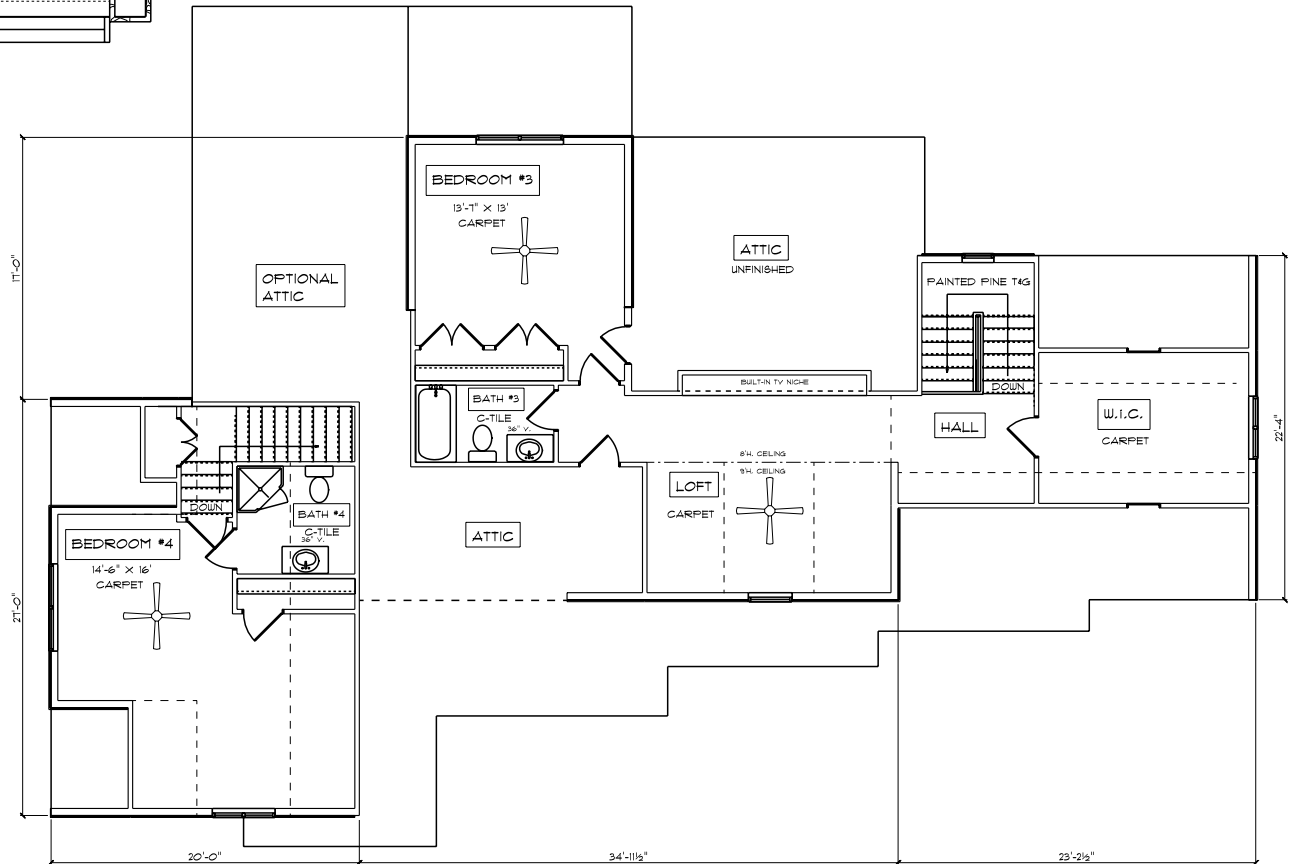

FRONT ELEVATION

DABBLING DUCK SCRAPE

3,086 SQFT.

1ST FLOOR PLAN
9' CEILINGS, 1,924 SQFT.

DABBLING DUCK SCRAPE

2ND FLOOR PLAN
8' CEILINGS, 1,162 SQFT.