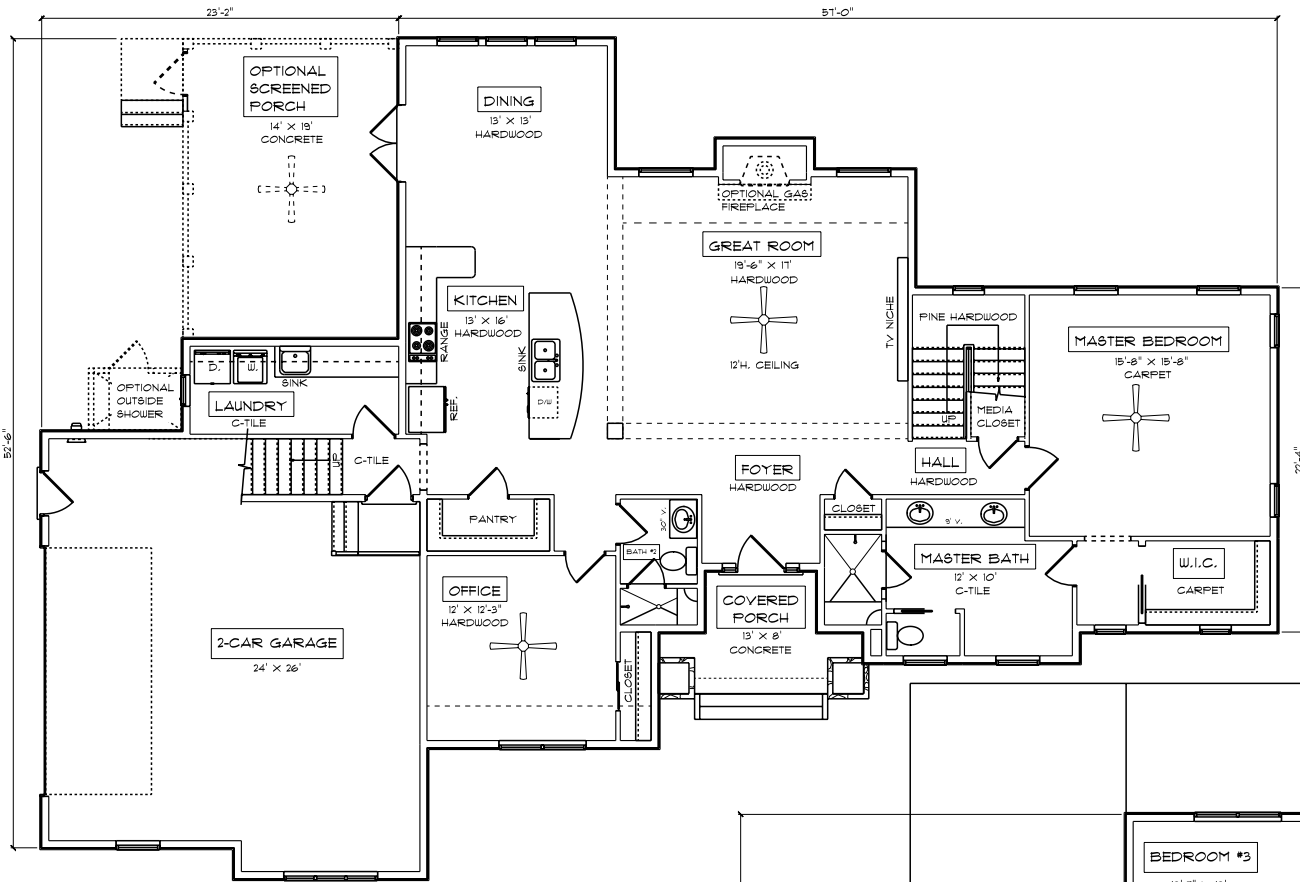

FRONT ELEVATION

DABBLING DUCK SCRAPE

3,086 SQFT.

1ST FLOOR PLAN
9' CEILINGS, 1,924 SQFT.

DABBLING DUCK SCRAPE

2ND FLOOR PLAN
8' CEILINGS, 1,162 SQFT.