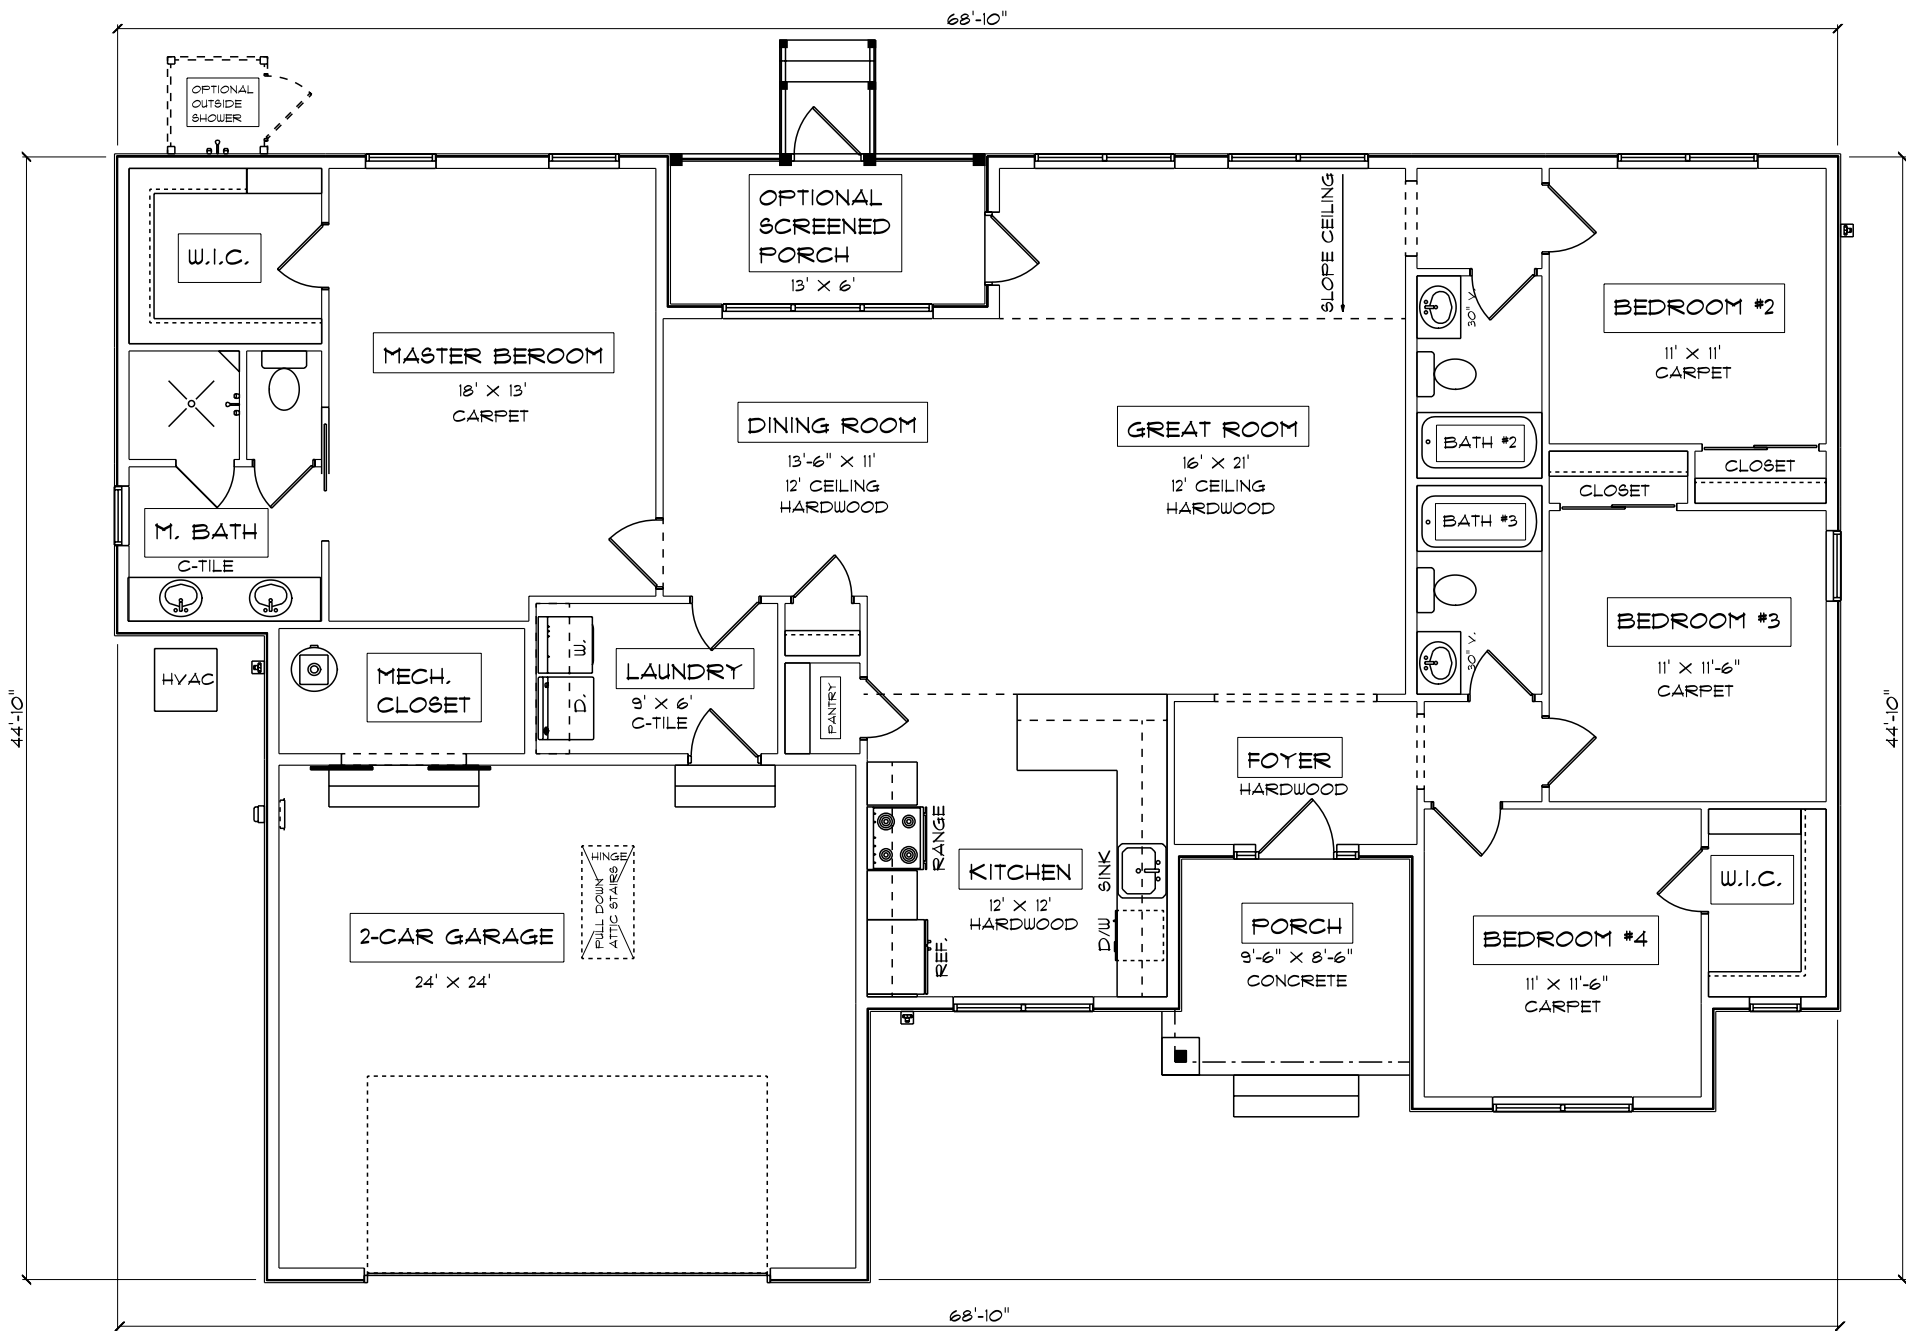

FRONT ELEVATION

THE NEST

1,868 SQFT.

FLOOR PLAN

9' CEILINGS, 1,868 SQFT.

THE NEST